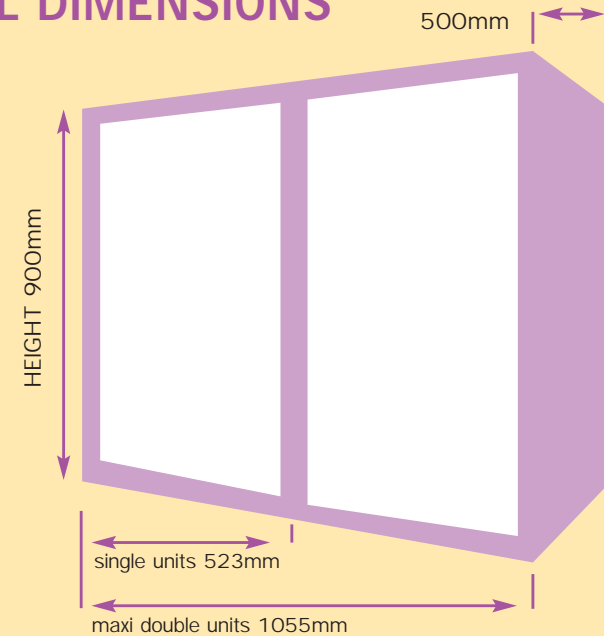

### ACTUAL DIMENSIONS

### SPACE REQUIRED

Height	925mm
Depth:	500mm
Width: single door	525mm
maxi double door	1060mm

**NB:** Height (above) includes space for air circulation on integral bottle coolers

**Autonumis Ltd** ▲

Cirencester Road ▲